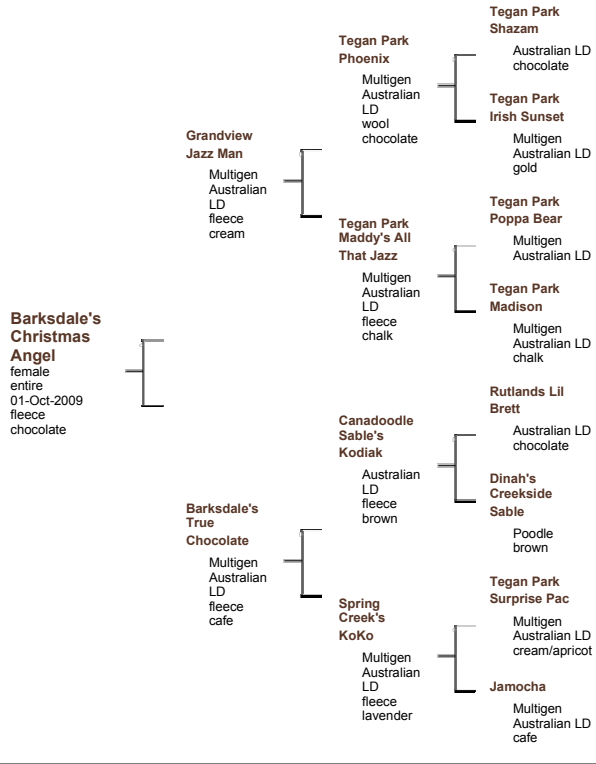

Dog Pedigree - Barksdale's Christmas Angel

[New Search](#)